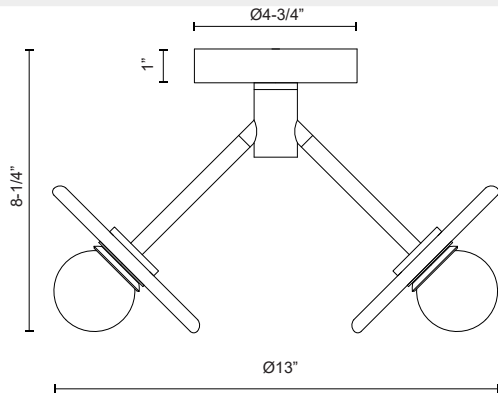

## DAHLIA SF346313

FIXTURE DIMENSIONS	D13" x H8-1/4"
LIGHT SOURCE	LED with DC Driver
WATTAGE	11W
TOTAL LUMENS	880lm
DELIVERED LUMENS	550lm*
VOLTAGE	120V
COLOR TEMPERATURE	2700K
CRI (RA)	90CRI
DIMMABLE	Yes, TRIAC/ELV Dimmer (Not Included)
DIFFUSER DETAILS	Alabaster
GLASS DETAILS	Opal Glass
MATERIAL	Alabaster; Steel;
ILLUMINATION DIRECTION	Down
INSTALL OPTIONS	Ceiling Only
LOCATION	Dry
CANOPY DIMENSIONS	D4-3/4" x H1"
CEC TITLE 24 JA8	Yes, JA8-2022
PAINT FINISH	UB01; VB01;

[ D - Diameter, L - Length, W - Width, H - Height, E - Extension ]